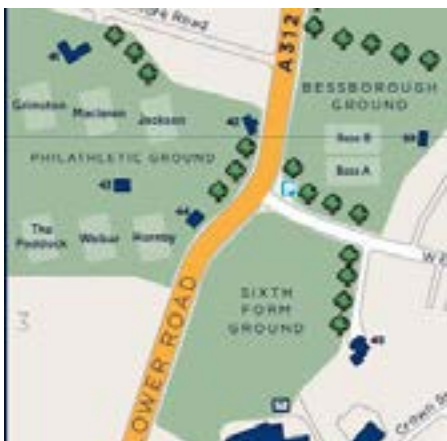

Cricket pavilions are located at the West Street end of Harrow on the Hill.

Parking is available on the side roads surrounding the pitches including West Street and Whitmore Road.