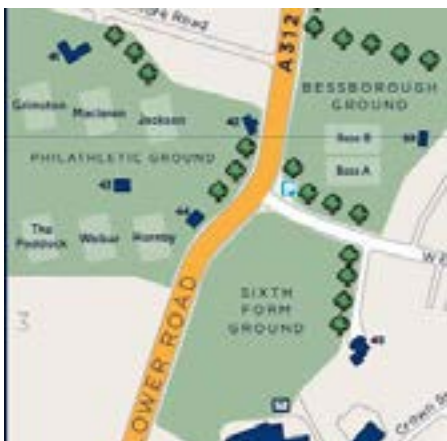

Prices start at £500.00 + VAT

THE ALCOCK PAVILION 5—50 GUESTS

The Alcock Pavilion is located on Whitmore Road and has its own private entrance to the grounds. The venue is intimate and overlooks three cricket pitches. This space is very bright and can host indoor and outdoor activities and includes a selection of chairs and tables.

Prices start at £250.00 + VAT

RICHARDSON PAVILION 5—25 GUESTS

The Richardson Pavilion is located at the bottom of West Street, Harrow on the Hill. This venue has its own exclusive access and offers on-street parking. The space is rustic in its style and includes large wooden benches and wonderful outdoor space.

Prices start at £250.00 + VAT

The cricket pavilions are located at the West Street end of Harrow on the Hill.

Parking is available on the side roads surrounding the pitches including West Street and Whitmore Road.